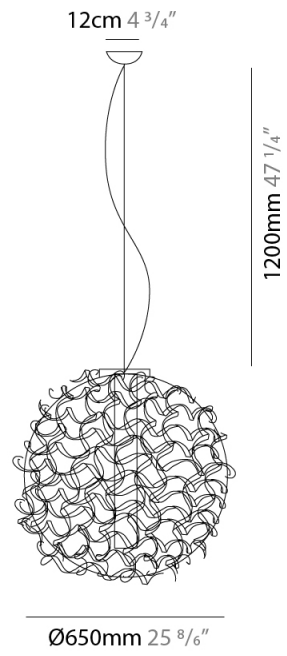

PROJECT	
TYPE	
SPECIFIER	
QUANTITY	
DATE	

SALSOLA SUSPENSION

D41022-

base number   Finish
Options

1. To build a product code in our configurator select the specify button on the base model # product page
2. To build a manual product code on this datasheet choose from the options listed below in blue font and add the suffix to the base model #

GENERAL

Series: Salsola
Brand: Icone
Division: Design
Mounting Type: Suspension
Mounting Location: Ceiling
Subcategory: Ambient

PHYSICAL

Shape: Abstract
Diameter (mm): 650
Diameter (in): 25 ⁹/₁₆
Height (mm): 1200
Height (in): 47 ¹/₄
Light Distribution: Omnidirectional
Fixture Finish: WHI / OBN
Fixture Material: Aluminum

ELECTRICAL

Number of Lamps: 1
Lamp Type: LED Retrofit
Lamp Shape: A19
Bulb Included: Bulb Not Included
Max. Wattage Per Lamp (W): 15
Lamp Base: E26
Input Voltage (V): 120
Upon Request: 277Vac / GU24

LED

OPTICAL

RATINGS AND CERTIFICATIONS

Certified By: Certified for North American Standards
IP rating: IP20