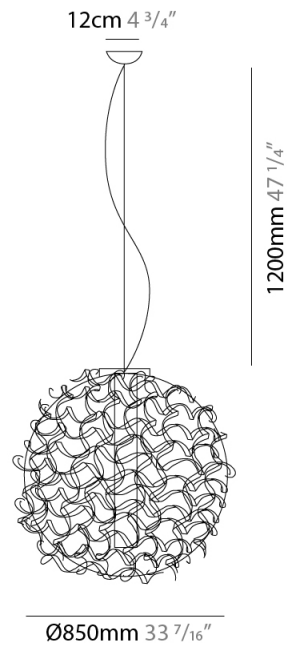

SALSOLA SUSPENSION

D41023-

base number Finish
Options

1. To build a product code in our configurator select the specify button on the base model # product page
2. To build a manual product code on this datasheet choose from the options listed below in blue font and add the suffix to the base model #

GENERAL

Series: Salsola
Brand: Icone
Division: Design
Mounting Type: Suspension
Mounting Location: Ceiling
Subcategory: Ambient

PHYSICAL

Shape: Abstract
Diameter (mm): 850
Diameter (in): 33 ⁷/₁₆
Height (mm): 1200
Height (in): 47 ¹/₄
Light Distribution: Omnidirectional
Fixture Finish: WHI / OBN
Fixture Material: Aluminum

ELECTRICAL

Number of Lamps: 1
Lamp Type: LED Retrofit
Lamp Shape: A19
Bulb Included: Bulb Not Included
Max. Wattage Per Lamp (W): 15
Lamp Base: E26
Input Voltage (V): 120
Upon Request: 277Vac / GU24

LED

OPTICAL

RATINGS AND CERTIFICATIONS

Certified By: Certified for North American Standards
IP rating: IP20

PROJECT
TYPE
SPECIFIER
QUANTITY
DATE