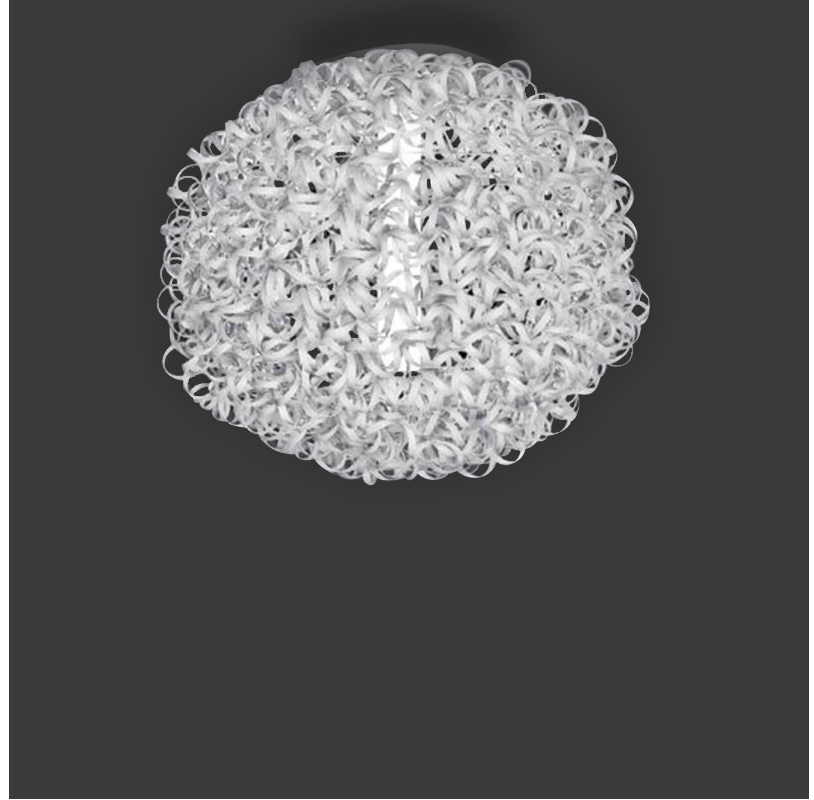

PROJECT
TYPE
SPECIFIER
QUANTITY
DATE

SALSOLA SURFACE

D42015-

base number   Finish
Options

1. To build a product code in our configurator select the specify button on the base model # product page
2. To build a manual product code on this datasheet choose from the options listed below in blue font and add the suffix to the base model #

GENERAL

Series: Salsola
Brand: Icone
Division: Design
Mounting Type: Surface
Mounting Location: Ceiling
Subcategory: Ambient

PHYSICAL

Shape: Abstract
Diameter (mm): 850
Diameter (in): 33 ⁷/₁₆
Height (mm): 850
Height (in): 33 ⁷/₁₆
Light Distribution: Omnidirectional
Fixture Finish: WHI / OBN
Fixture Material: Aluminum

ELECTRICAL

Number of Lamps: 1
Lamp Type: LED Retrofit
Lamp Shape: A19
Bulb Included: Bulb Not Included
Max. Wattage Per Lamp (W): 15
Lamp Base: E26
Input Voltage (V): 120
Upon Request: 277Vac / GU24

LED

OPTICAL

RATINGS AND CERTIFICATIONS

Certified By: Certified for North American Standards
IP rating: IP20

Ø850mm 33 ⁷/₁₆"