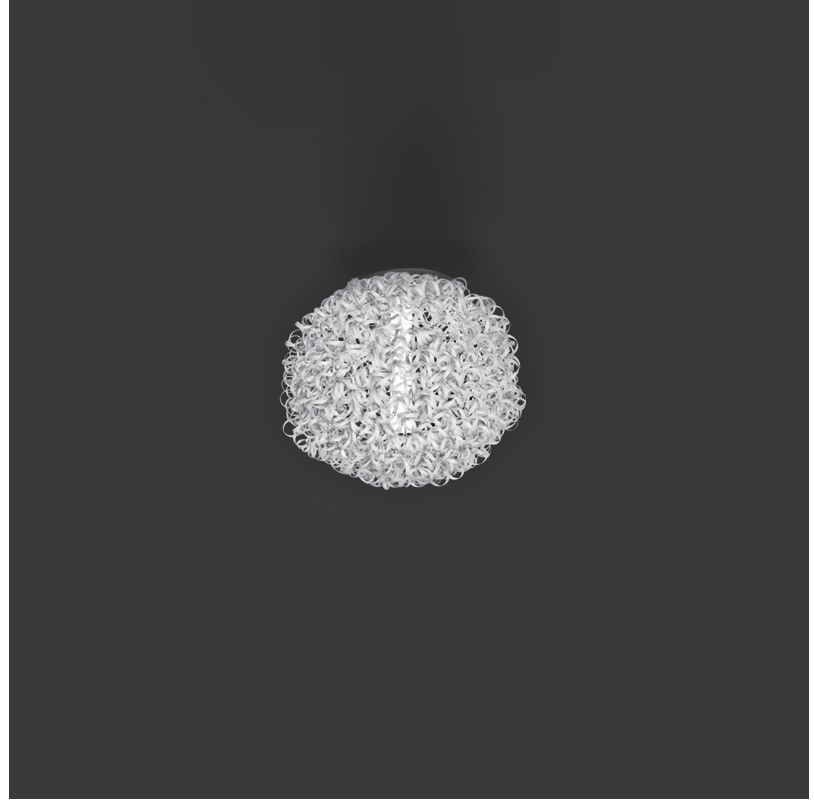

PROJECT
TYPE
SPECIFIER
QUANTITY
DATE

SALSOLA SURFACE

D42013-

base number   Finish
Options

1. To build a product code in our configurator select the specify button on the base model # product page
2. To build a manual product code on this datasheet choose from the options listed below in blue font and add the suffix to the base model #

GENERAL

Series: Salsola
Brand: Icone
Division: Design
Mounting Type: Surface
Mounting Location: Ceiling
Subcategory: Ambient

PHYSICAL

Shape: Abstract
Diameter (mm): 480
Diameter (in): 18 ⁷/₈
Height (mm): 480
Height (in): 18 ⁷/₈
Light Distribution: Omnidirectional
Fixture Finish: WHI / OBN
Fixture Material: Aluminum

ELECTRICAL

Number of Lamps: 1
Lamp Type: LED Retrofit
Lamp Shape: A19
Bulb Included: Bulb Not Included
Max. Wattage Per Lamp (W): 15
Lamp Base: E26
Input Voltage (V): 120
Upon Request: 277Vac / GU24

LED

OPTICAL

RATINGS AND CERTIFICATIONS

Certified By: Certified for North American Standards
IP rating: IP20

Ø480mm 18 ⁷/₈"