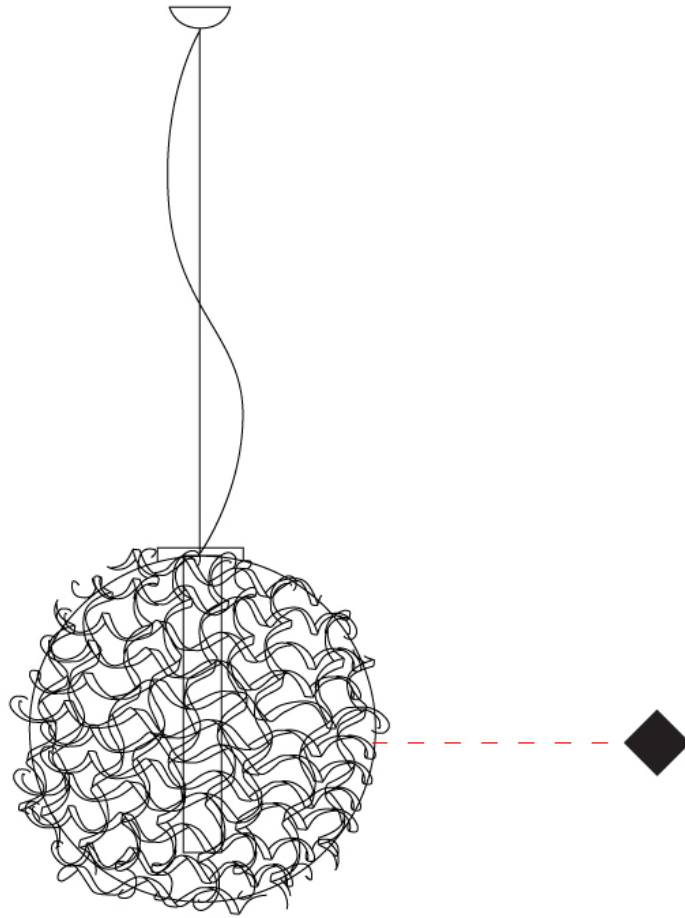

D41022-

PROJECT

TYPE

SPECIFIER

QUANTITY

DATE

D