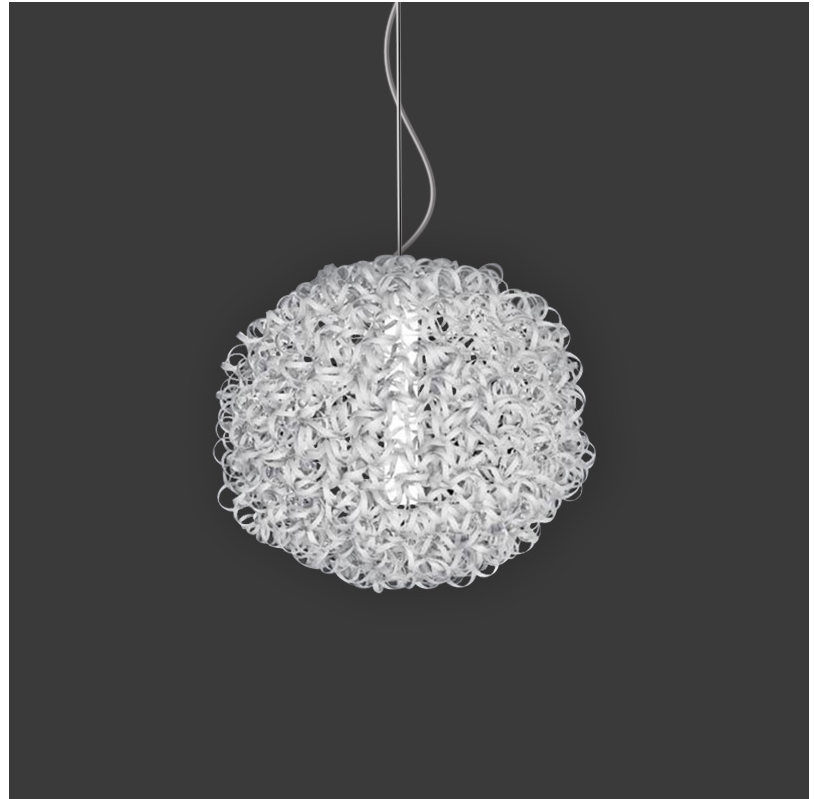

PROJECT	
TYPE	
SPECIFIER	
QUANTITY	
DATE	

SALSOLA SUSPENSION

D41022-

base number   Finish
Options

1. To build a product code in our configurator select the specify button on the base model # product page
2. To build a manual product code on this datasheet choose from the options listed below in blue font and add the suffix to the base model #

GENERAL

Series: Salsola
Brand: Icone
Division: Design
Mounting Type: Suspension
Mounting Location: Ceiling
Subcategory: Ambient

PHYSICAL

Shape: Abstract
Diameter (mm): 650
Diameter (in): 25 ⁹/₁₆
Height (mm): 1200
Height (in): 47 ¹/₄
Light Distribution: Omnidirectional
Fixture Finish: WHI / OBN
Fixture Material: Aluminum

ELECTRICAL

Number of Lamps: 1
Lamp Type: LED Retrofit
Lamp Shape: A19
Bulb Included: Bulb Not Included
Max. Wattage Per Lamp (W): 15
Lamp Base: E26
Input Voltage (V): 120
Upon Request: 277Vac / GU24

LED

OPTICAL

RATINGS AND CERTIFICATIONS

Certified By: Certified for North American Standards
IP rating: IP20